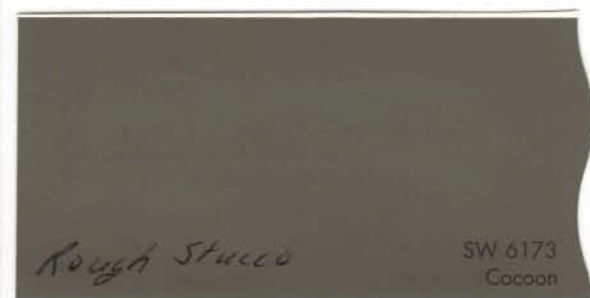

5

Sherwin Williams