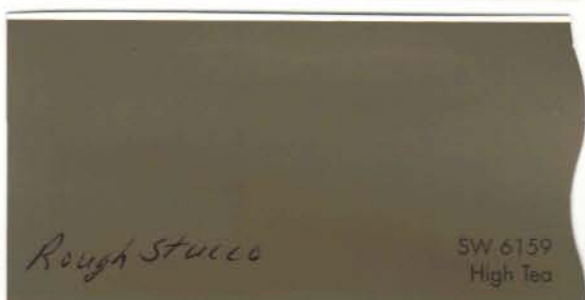

Rough Stucco

SW 6159
High Tea