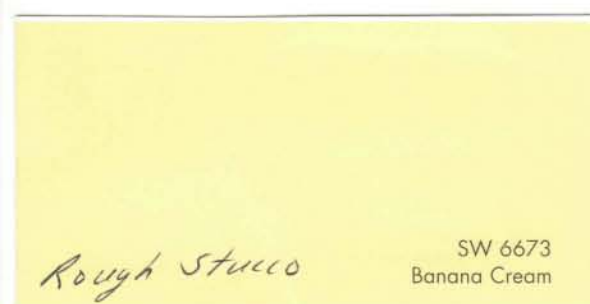

5

Sherwin Williams